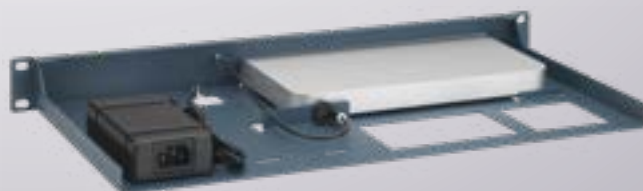

Product Line
CISRACK

Type
RM-CI-T4

Supported Models
MERAKE MX64
MERAKE MX64W
MERAKE MX67
MX67W / MX67C
MERAKE GO GX50

DIMENSIONS 1U

COLOR Metallic Blue

PRODUCT DIMENSIONS 44 x 482 x 217 mm
(height x width x depth) 1.73 x 18.98 x 8.54 in

Cisco Appliance

ALL THE REASONS TO RACK YOUR APPLIANCE

- Rackmount.IT kits clean up your 19 inch rack and increase the reliability of your appliance.
- Easy 5-minute assembly in a 19 inch rack.
- Front facing network connections.
- Fixed appliance and power supply.
- Next to standard models, Rackmount.IT provides custom made kits in any color on project basis.