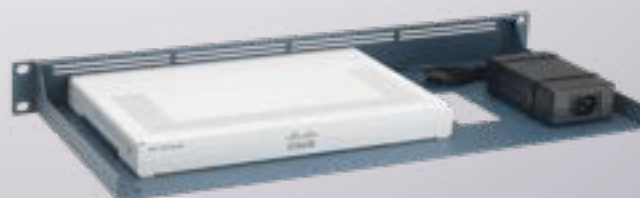

Product Line
CISRACK

Type
RM-CI-T11

Supported Models **CISCO ISR1100 SERIES**
CISCO ISR1100X SERIES
CISCO C926 SERIES
CISCO C927 SERIES

DIMENSIONS 1U

COLOR Metallic Blue

PRODUCT DIMENSIONS 44 x 482 x 217 mm

(height x width x depth) 1.73 x 18.98 x 8.54 in

Cisco Appliance

ALL THE REASONS TO RACK YOUR APPLIANCE

- Rackmount.IT kits clean up your 19 inch rack and increase the reliability of your appliance.
- Easy 5-minute assembly in a 19 inch rack.
- Front facing network connections.
- Fixed appliance and power supply.
- Next to standard models, Rackmount.IT provides custom made kits in any color on project basis.